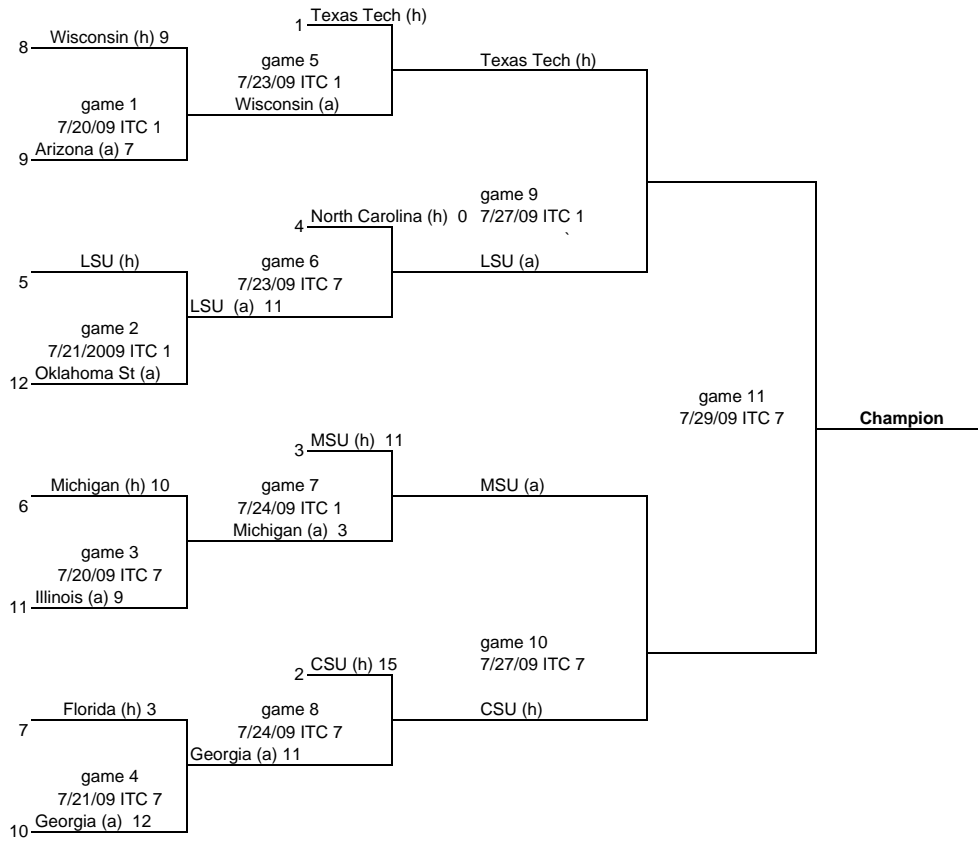

**12 Team Single Elimination Playoff Bracket
2009 Mustang Playoffs**

<u>Seedings</u>	<u>Team</u>
1	Texas Tech
2	Colorado State
3	Michigan State
4	Tar Heels
5	LSU
6	Michigan
7	Florida
8	Wisconsin
9	Arizona
10	Georgia Bulldogs
11	Illinois
12	Oklahoma State